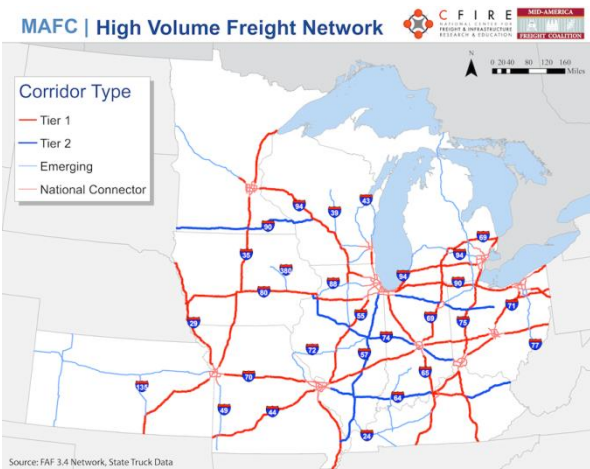

Mid-America Freight Coalition Regional Freight Study – MAFC RFS at: <http://midamericafreight.org/rfs/mafc-region/freight-system/>

A Multimodal, Economic, Transportation Network!