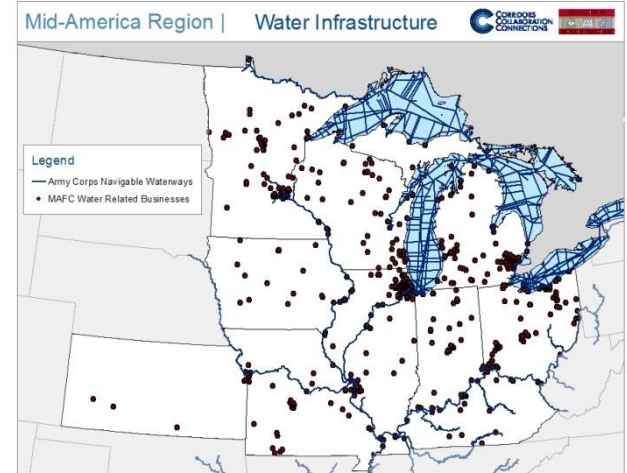

Mid-America Freight Coalition Regional Freight Study – MAFC RFS at: <http://midamericafreight.org/rfs/mafc-region/freight-system/>

A Multimodal, Economic, Transportation Network!