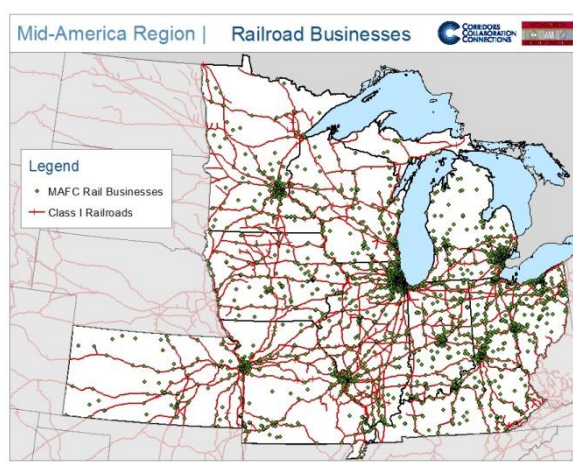

Mid-America Freight Coalition Regional Freight Study – MAFC RFS at: <http://midamericafreight.org/rfs/mafc-region/freight-system/>

A Multimodal, Economic, Transportation Network!