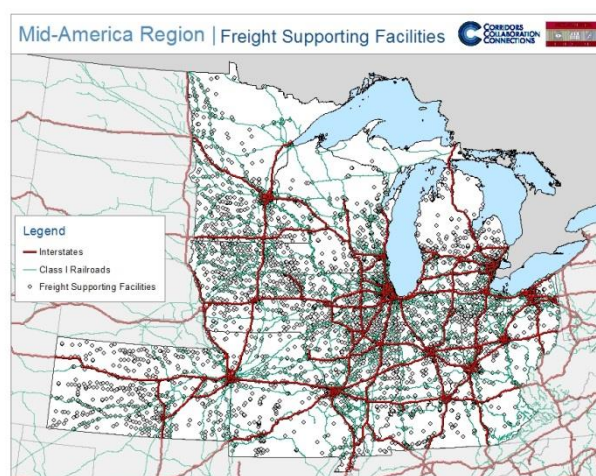

MID-AMERICA

FREIGHT COALITION

Mid-America Freight Coalition Annual Meeting: Chicago, Il. April 22-25, 2014

Ernie Perry, PhD
MAFC/CFIRE
ebperry@wisc.edu

cfire.wistrans.org

- ✓ **MAFC Review**
- ✓ **Conference Review**

Contacts:

Ernie Perry – 608-224-9428

Ben Zietlow – 608 -385-7330

Maria Hart – 608-262-6639

Mid-America Freight Coalition Regional Freight Study – MAFC RFS at: <http://midamericafreight.org/rfs/mafc-region/freight-system/>

A Multimodal, Economic, Transportation Network!

MAFC State Leadership – Freight before MAP-21, FACs, Freight Plans, Freight Prioritization, Truck Parking, Economic Development, Freight in NEPA, OSOW, Freight Corridors.....